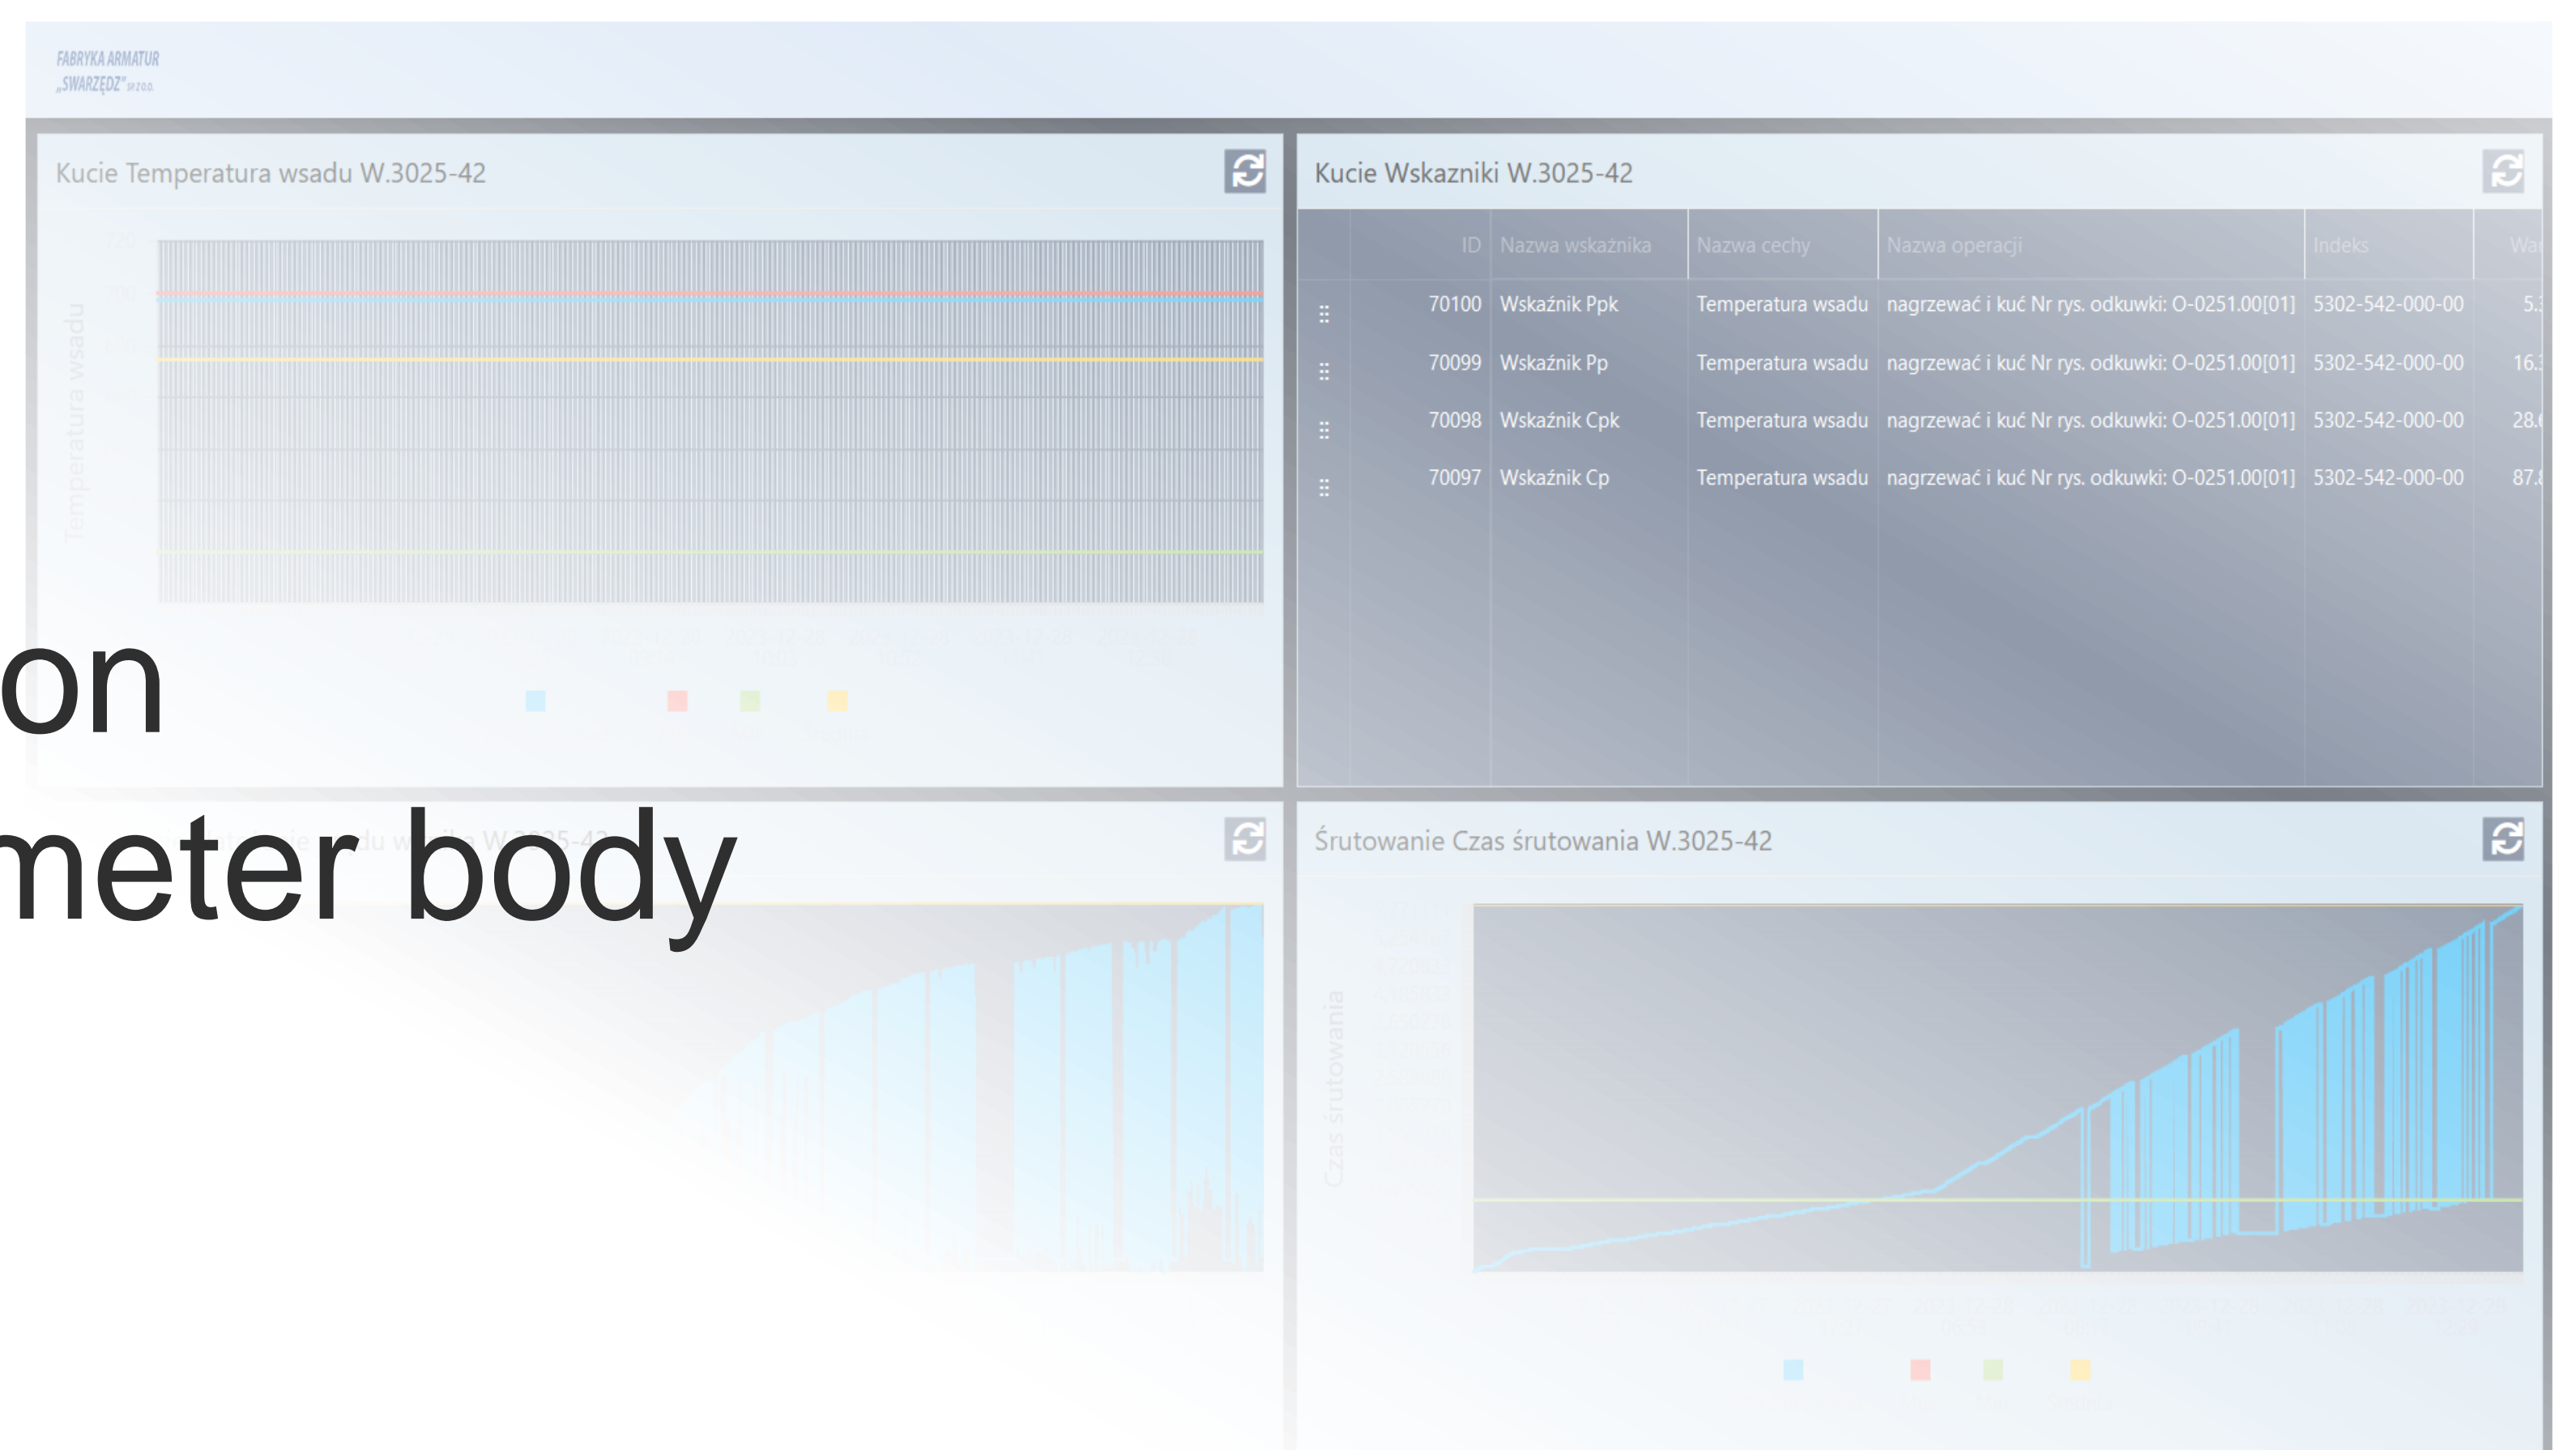

FAS Control

system of adaptable production process control of the water meter body

The National Center for Research and Development

Virtual Electrician Training

A flexible system for increasing the competence of technical service employees using virtual reality techniques

Enea Operator

EUREKA! GPD

Modular prosthetic hand designed for children with disabilities to cooperate with the handlebars of a bicycle or scooter